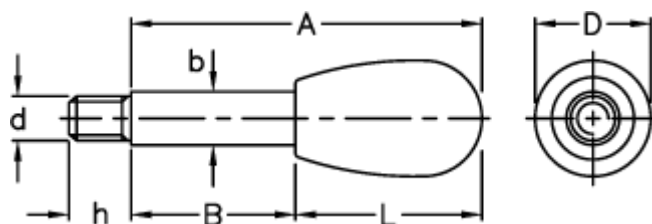

Data Sheet

Article number: 2304004001

Description: E+G Lever arm
BL.368/10x57

Measures

A = 57

b = 10

B = 25

D = 20

d 6g = M8

h = 9

L = 32